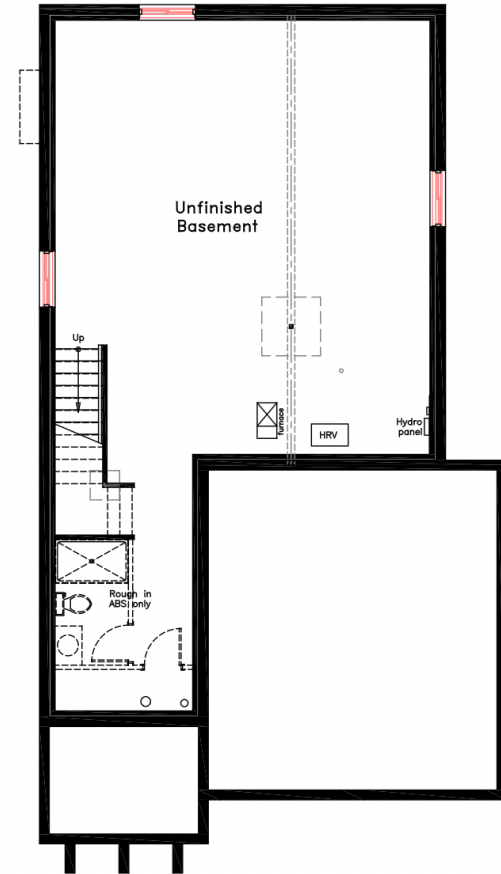

The Nicole

2,379 Sq/ft Two-Storey

SANDS EDGE

Scan QR code for Virtual Tour

MAIN FLOOR

SECOND FLOOR

LOWER LEVEL

Exterior renderings. Not exactly as shown. Plans and dimensions are approximate and subject to change without notice at the discretion of the Vendor, E & OE. January 16th, 2022