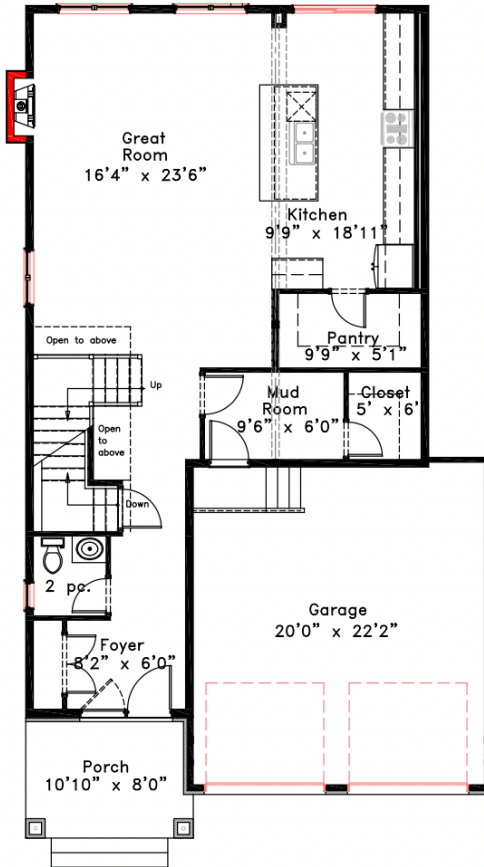

The Nicole

2,379 Sq/ft Two-Storey

SANDS EDGE

Scan QR code for Virtual Tour

MAIN FLOOR

SECOND FLOOR

LOWER LEVEL

Exterior renderings. Not exactly as shown. Plans and dimensions are approximate and subject to change without notice at the discretion of the Vendor, E & OE. January 16th, 2022