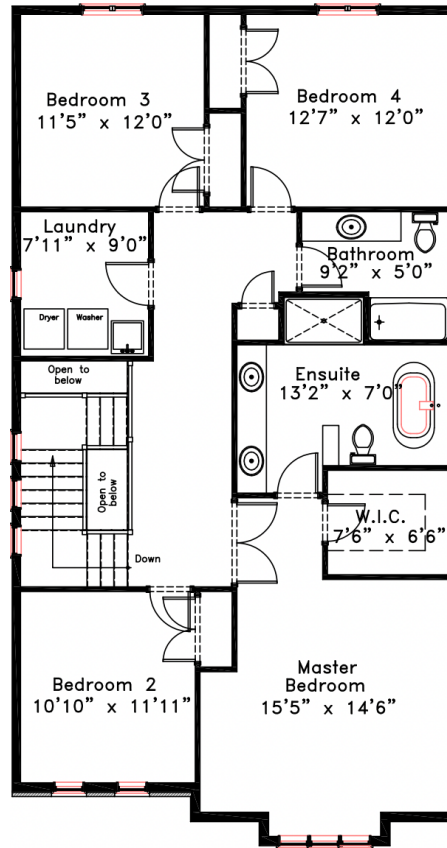

The Nicole

2,379 Sq/ft Two-Storey

SANDS EDGE

Scan QR code for Virtual Tour

MAIN FLOOR

SECOND FLOOR

LOWER LEVEL

Exterior renderings. Not exactly as shown. Plans and dimensions are approximate and subject to change without notice at the discretion of the Vendor, E & OE. January 16th, 2022