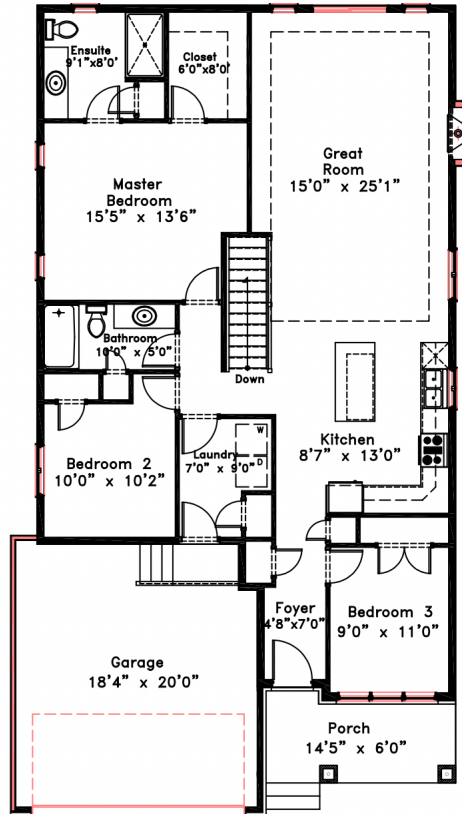

The Gabriel

1,508 Sq/ft Bungalow

SANDS EDGE

Scan QR code
for Virtual Tour

MAIN FLOOR

LOWER LEVEL

Exterior renderings. Not exactly as shown. Plans and dimensions are approximate and subject to change without notice at the discretion of the Vendor, E & OE. January 16th, 2023