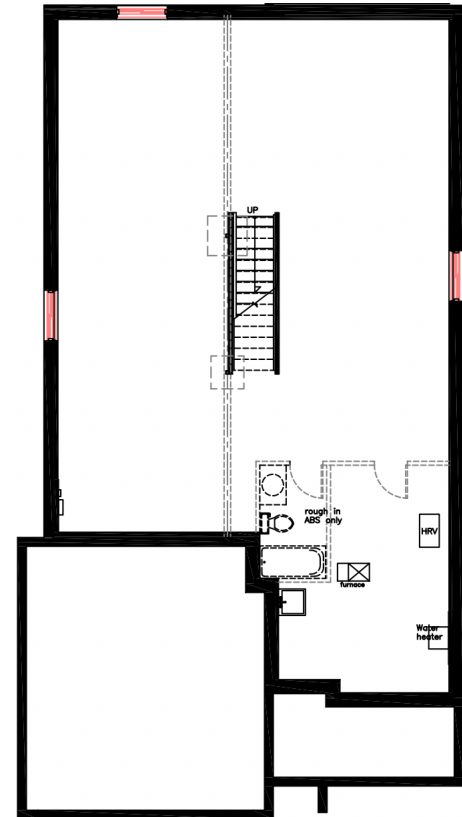

The Gabriel

1,508 Sq/ft Bungalow

SANDS EDGE

Scan QR code
for Virtual Tour

MAIN FLOOR

LOWER LEVEL

Exterior renderings. Not exactly as shown. Plans and dimensions are approximate and subject to change without notice at the discretion of the Vendor, E & OE. January 16th, 2023