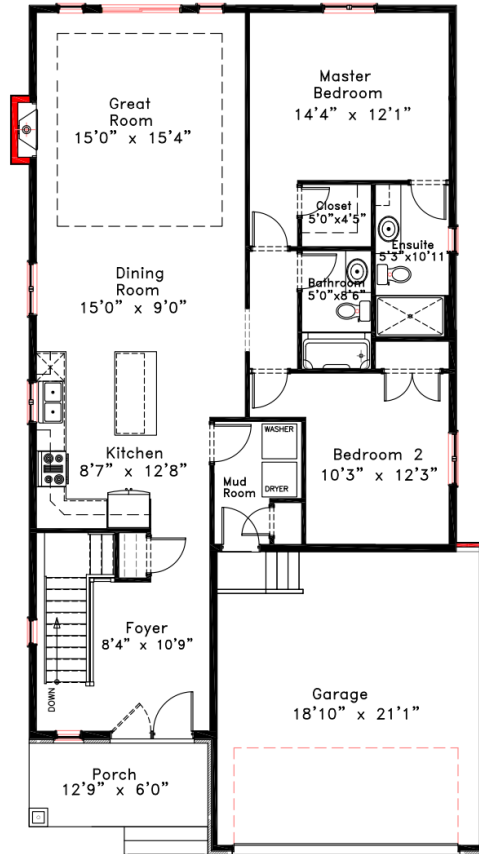

2760 Delmar Street

1,396 Sq/ft Bungalow

SANDS EDGE

MAIN FLOOR

LOWER LEVEL

Exterior renderings. Not exactly as shown. Plans and dimensions are approximate and subject to change without notice at the discretion of the Vendor, E & OE. January 16, 2023