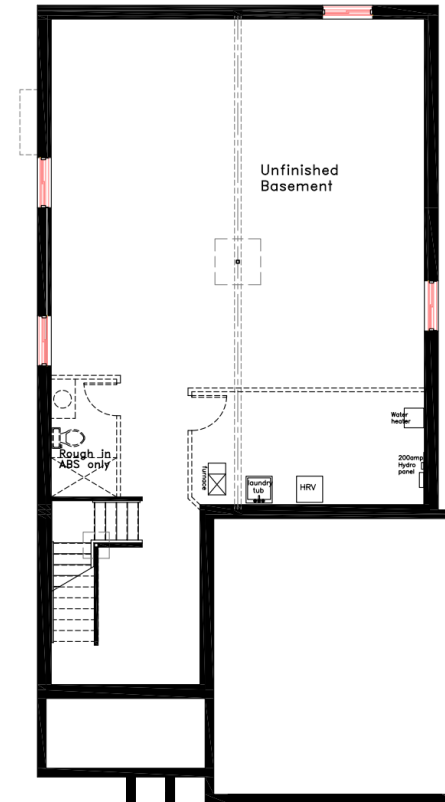

2760 Delmar Street

1,396 Sq/ft Bungalow

SANDS EDGE

MAIN FLOOR

LOWER LEVEL

Exterior renderings. Not exactly as shown. Plans and dimensions are approximate and subject to change without notice at the discretion of the Vendor, E & OE. January 16, 2023