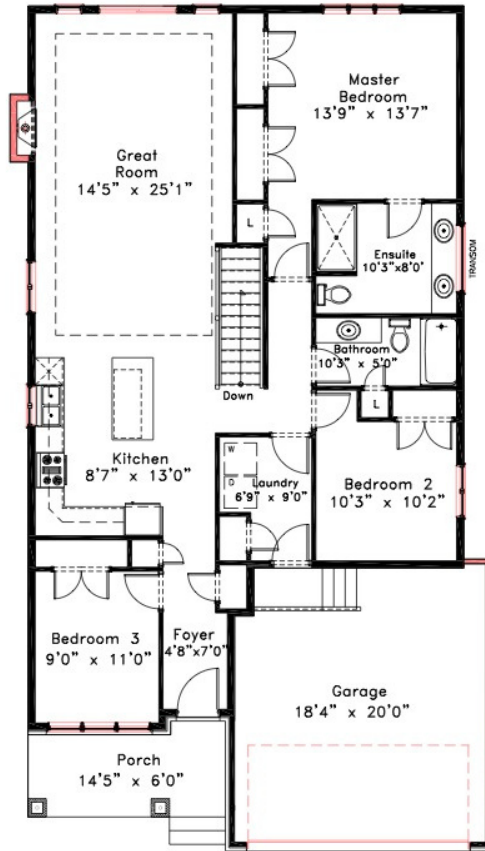

The Avery

1,495 Sq/ft Bungalow

SANDS EDGE

MAIN FLOOR

LOWER LEVEL

Exterior renderings. Not exactly as shown. Plans and dimensions are approximate and subject to change without notice at the discretion of the Vendor, E & OE. January 16, 2023