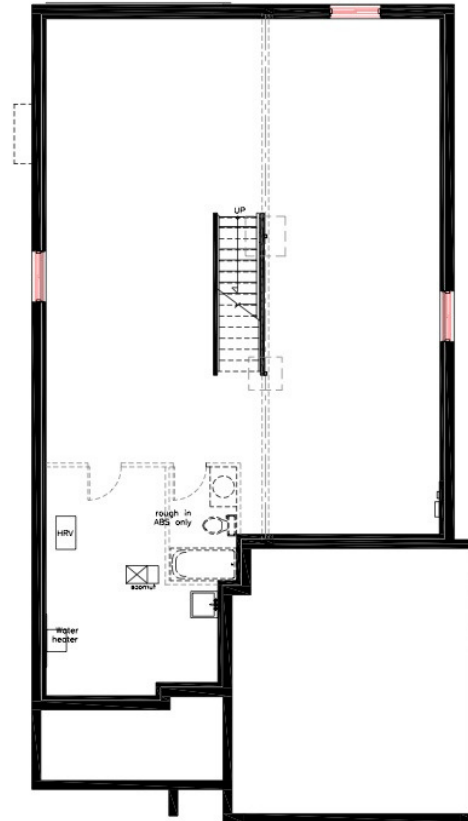

The Avery

1,495 Sq/ft Bungalow

SANDS EDGE

MAIN FLOOR

LOWER LEVEL

Exterior renderings. Not exactly as shown. Plans and dimensions are approximate and subject to change without notice at the discretion of the Vendor, E & OE. January 16, 2023