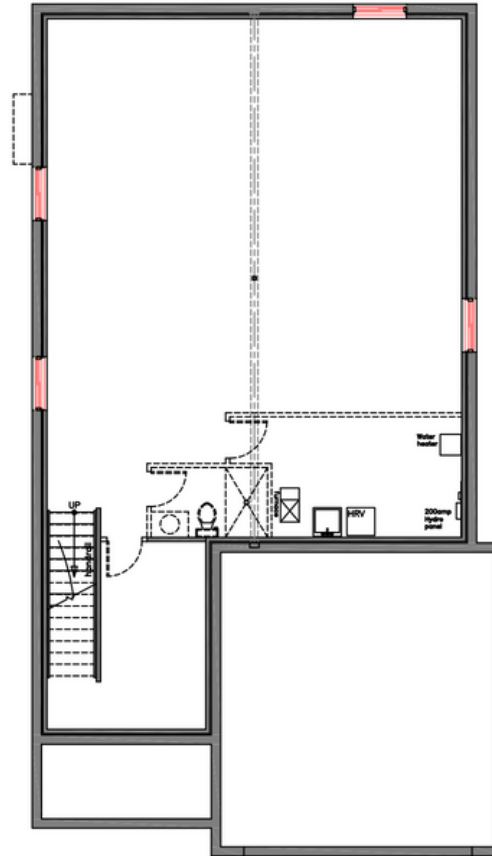

The Wesley

1,442 Sq/ft Bungalow

SANDS EDGE

MAIN FLOOR

LOWER LEVEL

Exterior renderings. Not exactly as shown. Plans and dimensions are approximate and subject to change without notice at the discretion of the Vendor, E & OE. January 16, 2023