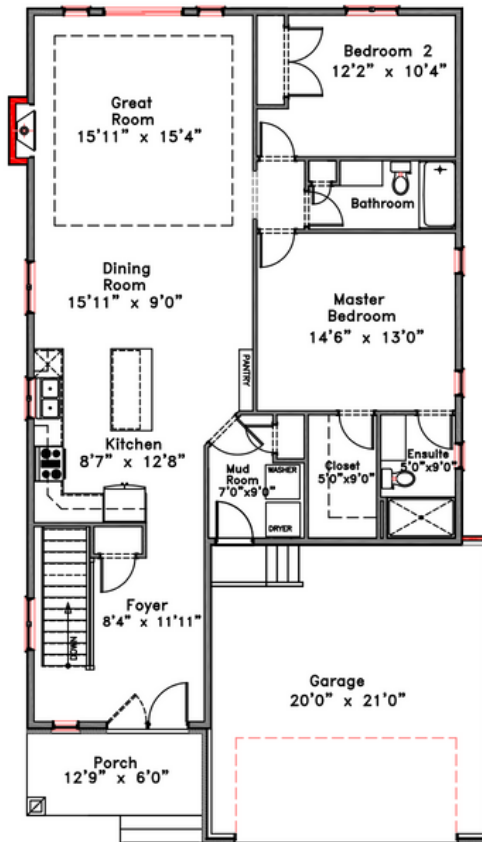

The Wesley

1,442 Sq/ft Bungalow

SANDS EDGE

MAIN FLOOR

LOWER LEVEL

Exterior renderings. Not exactly as shown. Plans and dimensions are approximate and subject to change without notice at the discretion of the Vendor, E & OE. January 16, 2023