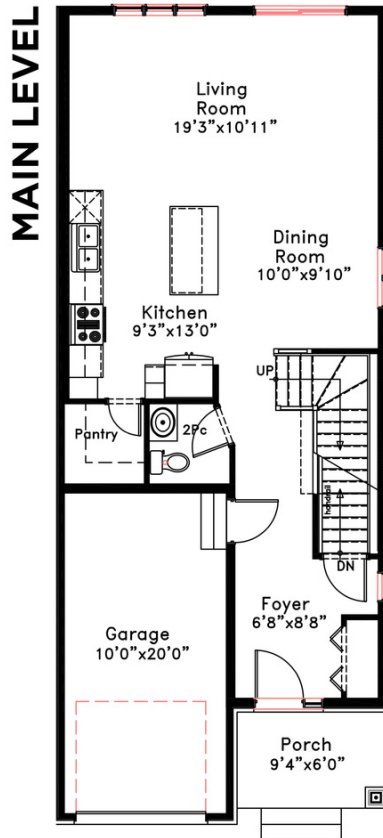

The Samuel

2,055 SQ/FT*

SANDS EDGE

Exterior renderings. Not exactly as shown. Plans and dimensions are approximate and subject to change without notice at the discretion of the Vendor, E & OE. September 23rd, 2021