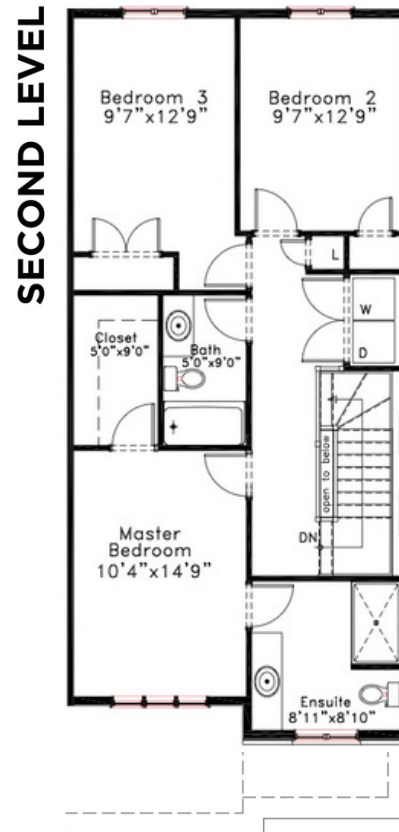

The Samuel

2,055 SQ/FT*

SANDS EDGE

Exterior renderings. Not exactly as shown. Plans and dimensions are approximate and subject to change without notice at the discretion of the Vendor, E & OE. September 23rd, 2021

• Sq/ft includes finished basement

Jordan Quaresma
Sales Representative
RE/MAX RISE Executives
(613) 929-4913
jordan@quaresmagroup.com