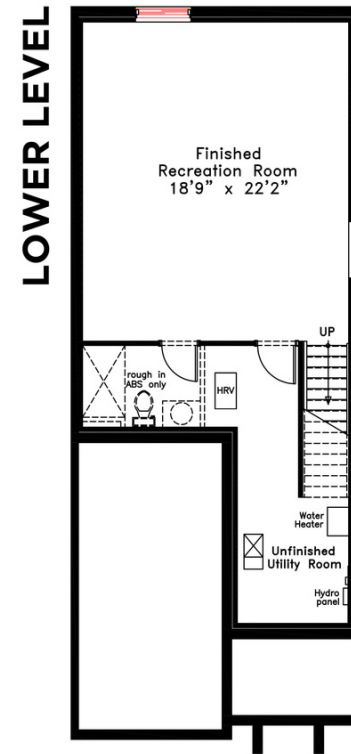

The Samuel

2,055 SQ/FT*

SANDS EDGE

Exterior renderings. Not exactly as shown. Plans and dimensions are approximate and subject to change without notice at the discretion of the Vendor, E & OE. September 23rd, 2021