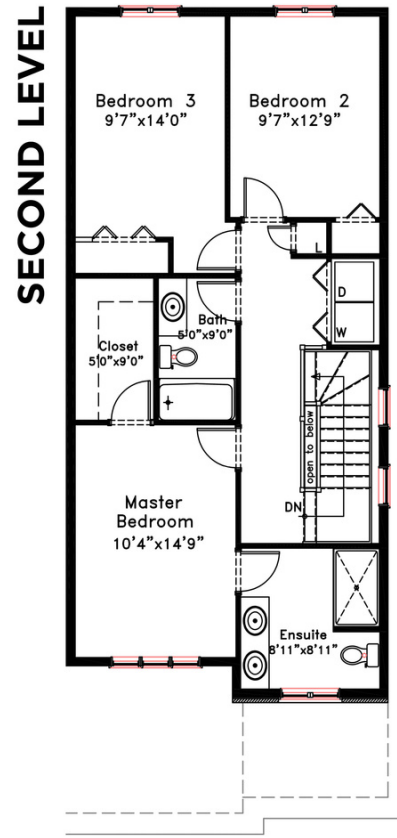

The Samuel

2,055 SQ/FT*

SANDS EDGE

Exterior renderings. Not exactly as shown. Plans and dimensions are approximate and subject to change without notice at the discretion of the Vendor, E & OE. September 23rd, 2021

- Sq/ft includes finished basement

Jordan Quaresma
Sales Representative
RE/MAX RISE Executives
(613) 929-4913
jordan@quaresmagroup.com