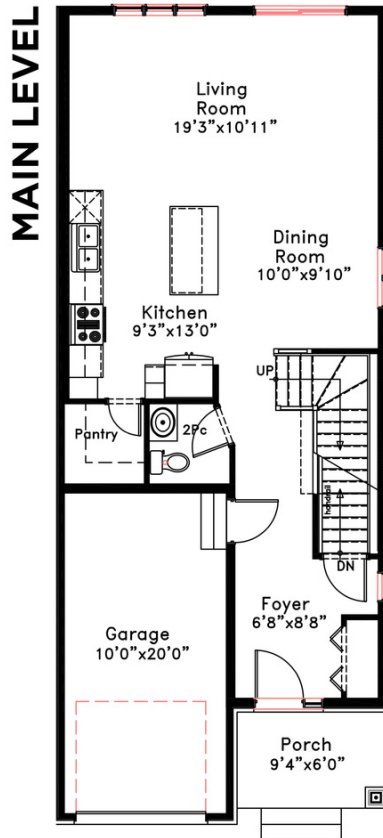

The Samuel

2,055 SQ/FT*

SANDS EDGE

Exterior renderings. Not exactly as shown. Plans and dimensions are approximate and subject to change without notice at the discretion of the Vendor, E & OE. September 23rd, 2021

- Sq/ft includes finished basement

Jordan Quaresma
Sales Representative
RE/MAX RISE Executives
(613) 929-4913
jordan@quaresmagroup.com